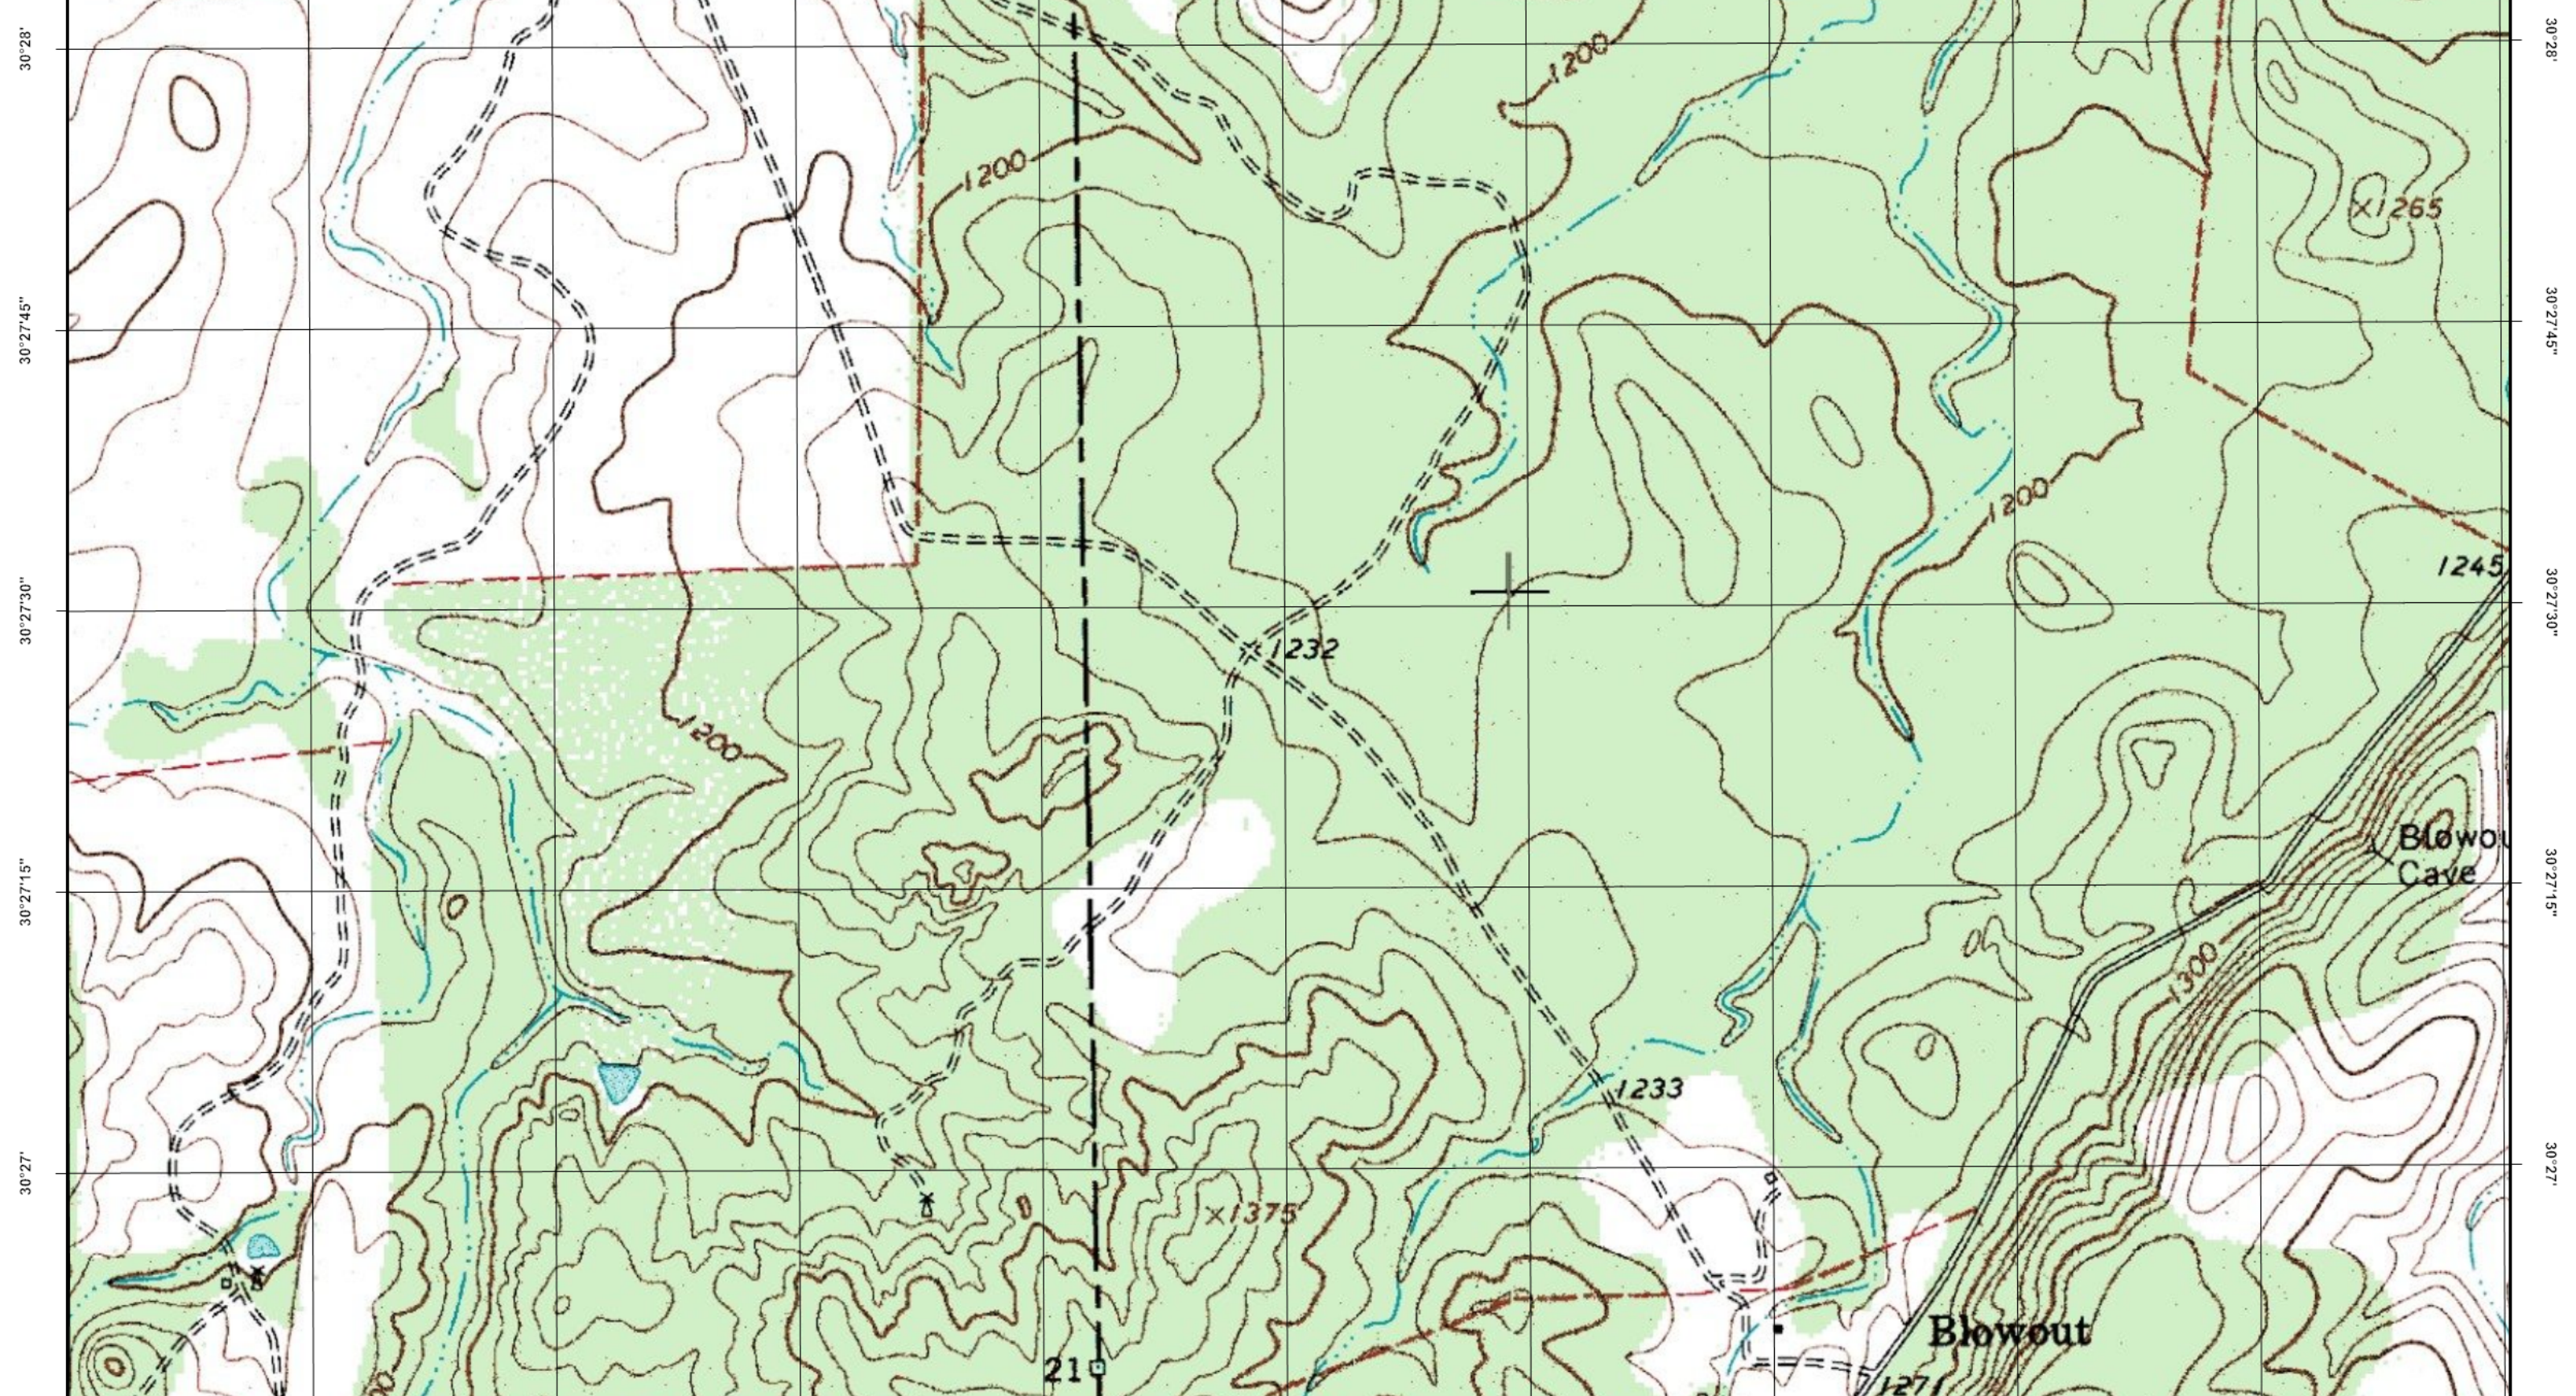

98°36'15" 98°36' 98°35'45" 98°35'30" 98°35'15" 98°35' 98°34'45" 98°34'30" 98°34'15" 98°34'

98°36'30" 98°36'15" 98°36' 98°35'45" 98°35'30" 98°35'15" 98°35' 98°34'45" 98°34'30" 98°34'15" 98°34'

Universal Transverse Mercator (UTM) Projection Zone 14  
North American Datum of 1983